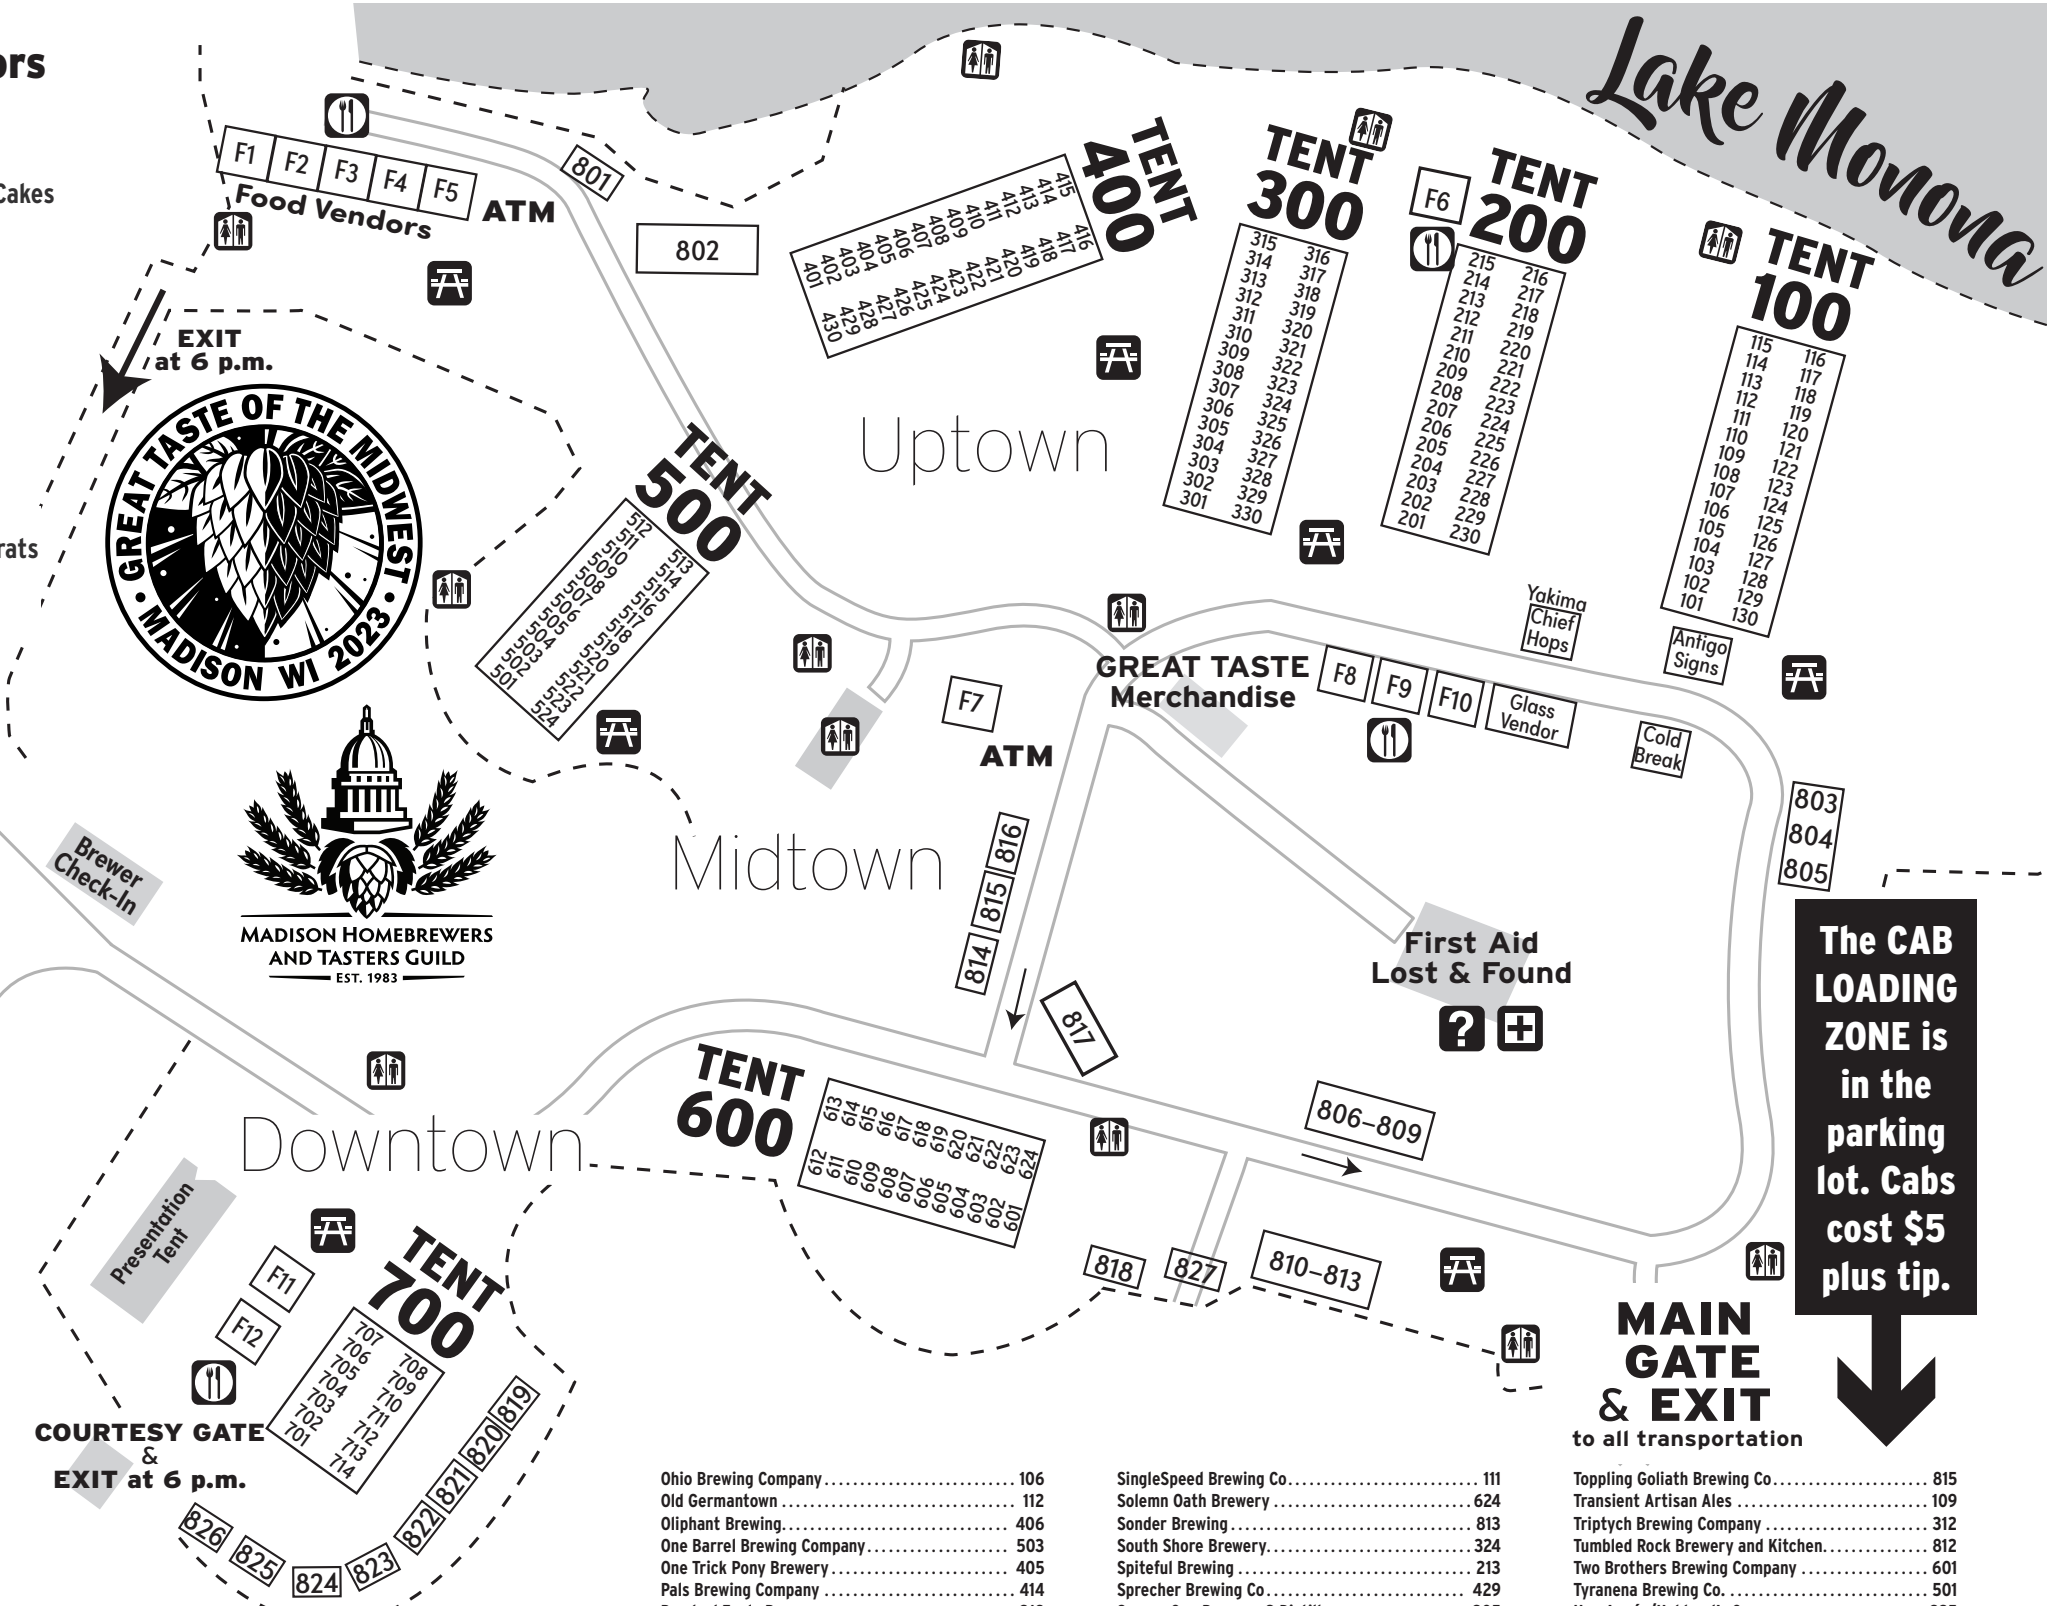

| | |
|-----------------------------|-----|
| La Doña | 811 |
| Lafayette Brewing Co | 621 |
| Lagunitas Brewing Company | 420 |
| Lake Louie Brewing | 701 |
| Lake Monster Brewing | 311 |
| Lakefront Brewery | 101 |
| Lena Brewing Company | 329 |
| Lift Bridge Brewing Co | 319 |
| Light the Lamp Brewery | 302 |
| Lion Bridge Brewing Company | 411 |
| Lion's Tail Brewing Co. | 808 |
| Lock 27 Brewing | 127 |
| Logboat Brewing Co. | 706 |
| Lua Brewing | 809 |
| Lupulin Brewing Company | 505 |
| Mad Anthony Brewing Co. | 307 |
| Maplewood Brewing Company | 309 |
| McFleshman's Brewing Co. | 220 |

FREE shuttle buses are on the frontage road.

The CAB LOADING ZONE is in the parking lot. Cabs cost \$5 plus tip.

WHERE YA HEADED?

IOWA

515 Brewing Company | 515 | Clive
7 Hills Brewing Company | 702 | Dubuque
Backpocket Brewing LLC | 128 | Coralville
Barn Town Brewing | 710 | West Des Moines
Big Grove Brewery | 510 | Iowa City
Confluence Brewing Company | 516 | Des Moines
Dimensional Brewing Company | 218 | DUBUQUE
Iowa Brewing Company | 310 | Cedar Rapids
Lion Bridge Brewing Company | 411 | Cedar Rapids
Lua Brewing | 809 | Des Moines
Millstream Brewing Co. | 105 | Amana
Peace Tree Brewing Company | 113 | Knoxville
Pulpit Rock Brewing | 107 | Decorah
SingleSpeed Brewing Co | 111 | Waterloo
Stompbox Brewing | 226 | Davenport
Third Base Brewery | 205 | Cedar Rapids
Toppling Goliath Brewing Co | 815 | Decorah