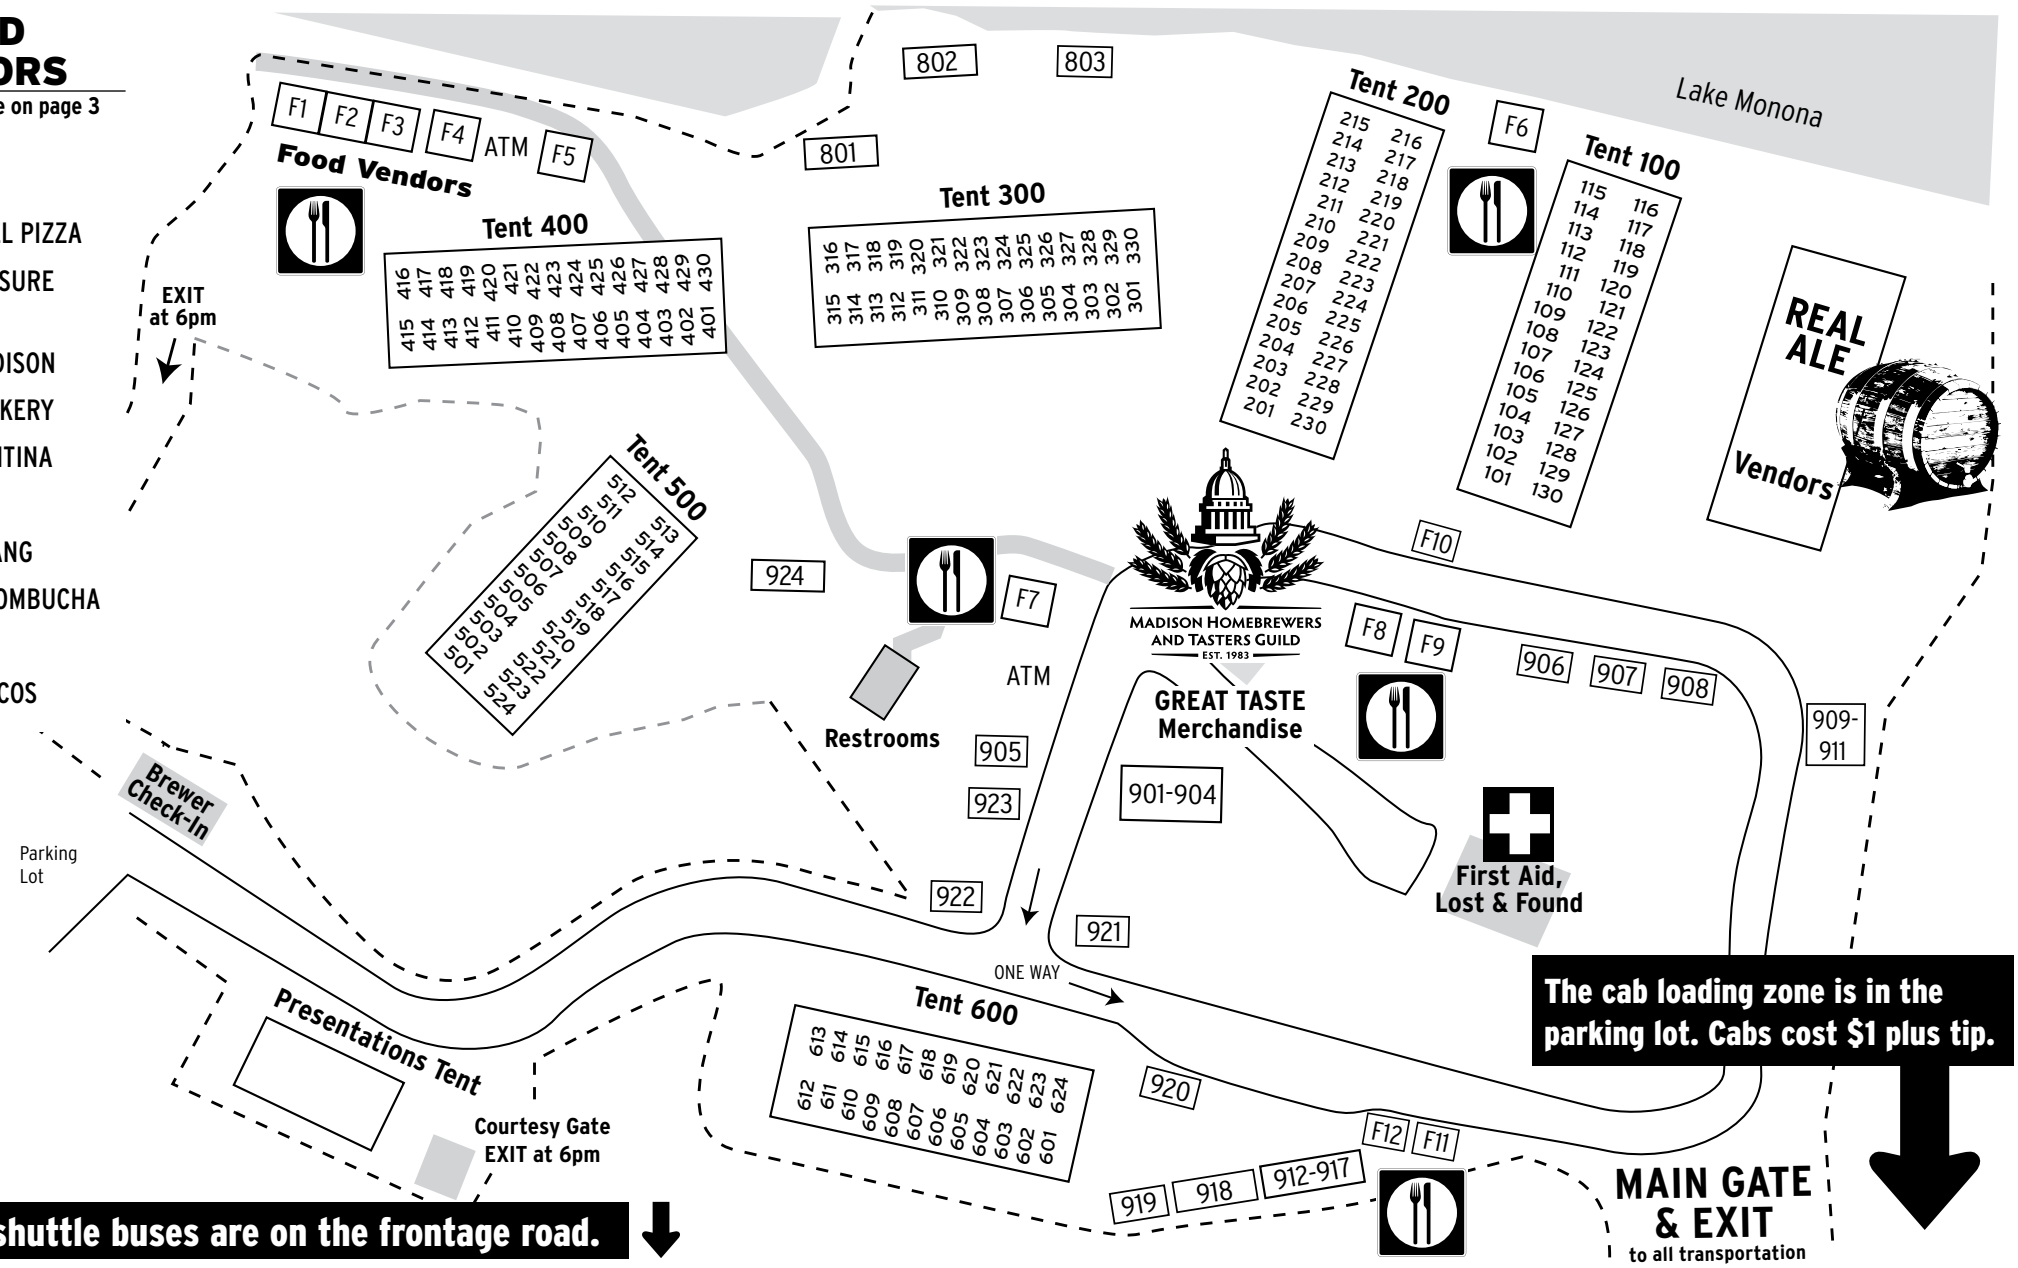

Prairie Street Brewing Co.	605
Public Craft Brewing Co.	205
Pulpit Rock Brewing Company	503
Radicle Effect Brewwerks	114
Revolution Brewing	921
Rhinegeist	325
Right Brain Brewery	311
Rock Bottom Brewery	615
Rush River Brewing Co.	211
Saint Francis Brewery and Restaurant	405
Saugatuck Brewing Co.	606
Schlafly Beer	424
Shipwrecked Brewpub	318
Shoreline Brewery & Restaurant	516
Short's Brewing Co.	801
Six Mile Bridge	328
Solemn Oath Brewery	410
Soundgrowler Brewing Co.	129
South Shore Brewery	219
Sprecher Brewery	905
Square One Brewery and Distillery	610
Steel Toe Brewing	122
Stevens Point Brewery	613
Stone Arch Brewpub, Inc.	616
Summit Brewing Co.	315
Sun King Brewing	603
Surly Brewing Co.	116
Taxman Brewing Company	917
Temperance Beer Co.	303

The Brewing Projekt	104
The Cider Farm	417
The Fermentorium	110
The Livery	521
Third Base Sports Bar and Brewery	103
Third Space	308
Tighthead Brewing Co.	327
Titletown Brewing Co.	512
Toppling Goliath Brewing Co.	612
Tornado Brewing Co.	621
Transient Artisan Ales	304
Two Brothers Brewing Co.	301
Tyranena Brewing Co.	601
Une Année	510
Upland Brewing Co.	208
Upstream Brewing Co.	209
Urban Artifact	522
Urban Chestnut Brewing Co.	310
Vander Mill Cidery	323
Vintage Brewing Company	902
Water Street Brewery	321
Werk Force Brewing	306
White Winter Winery/Meadery	607
Wisconsin Brewing Company	413
Wisconsin Dells Brewing Co.	126
Working Draft Beer Company	307