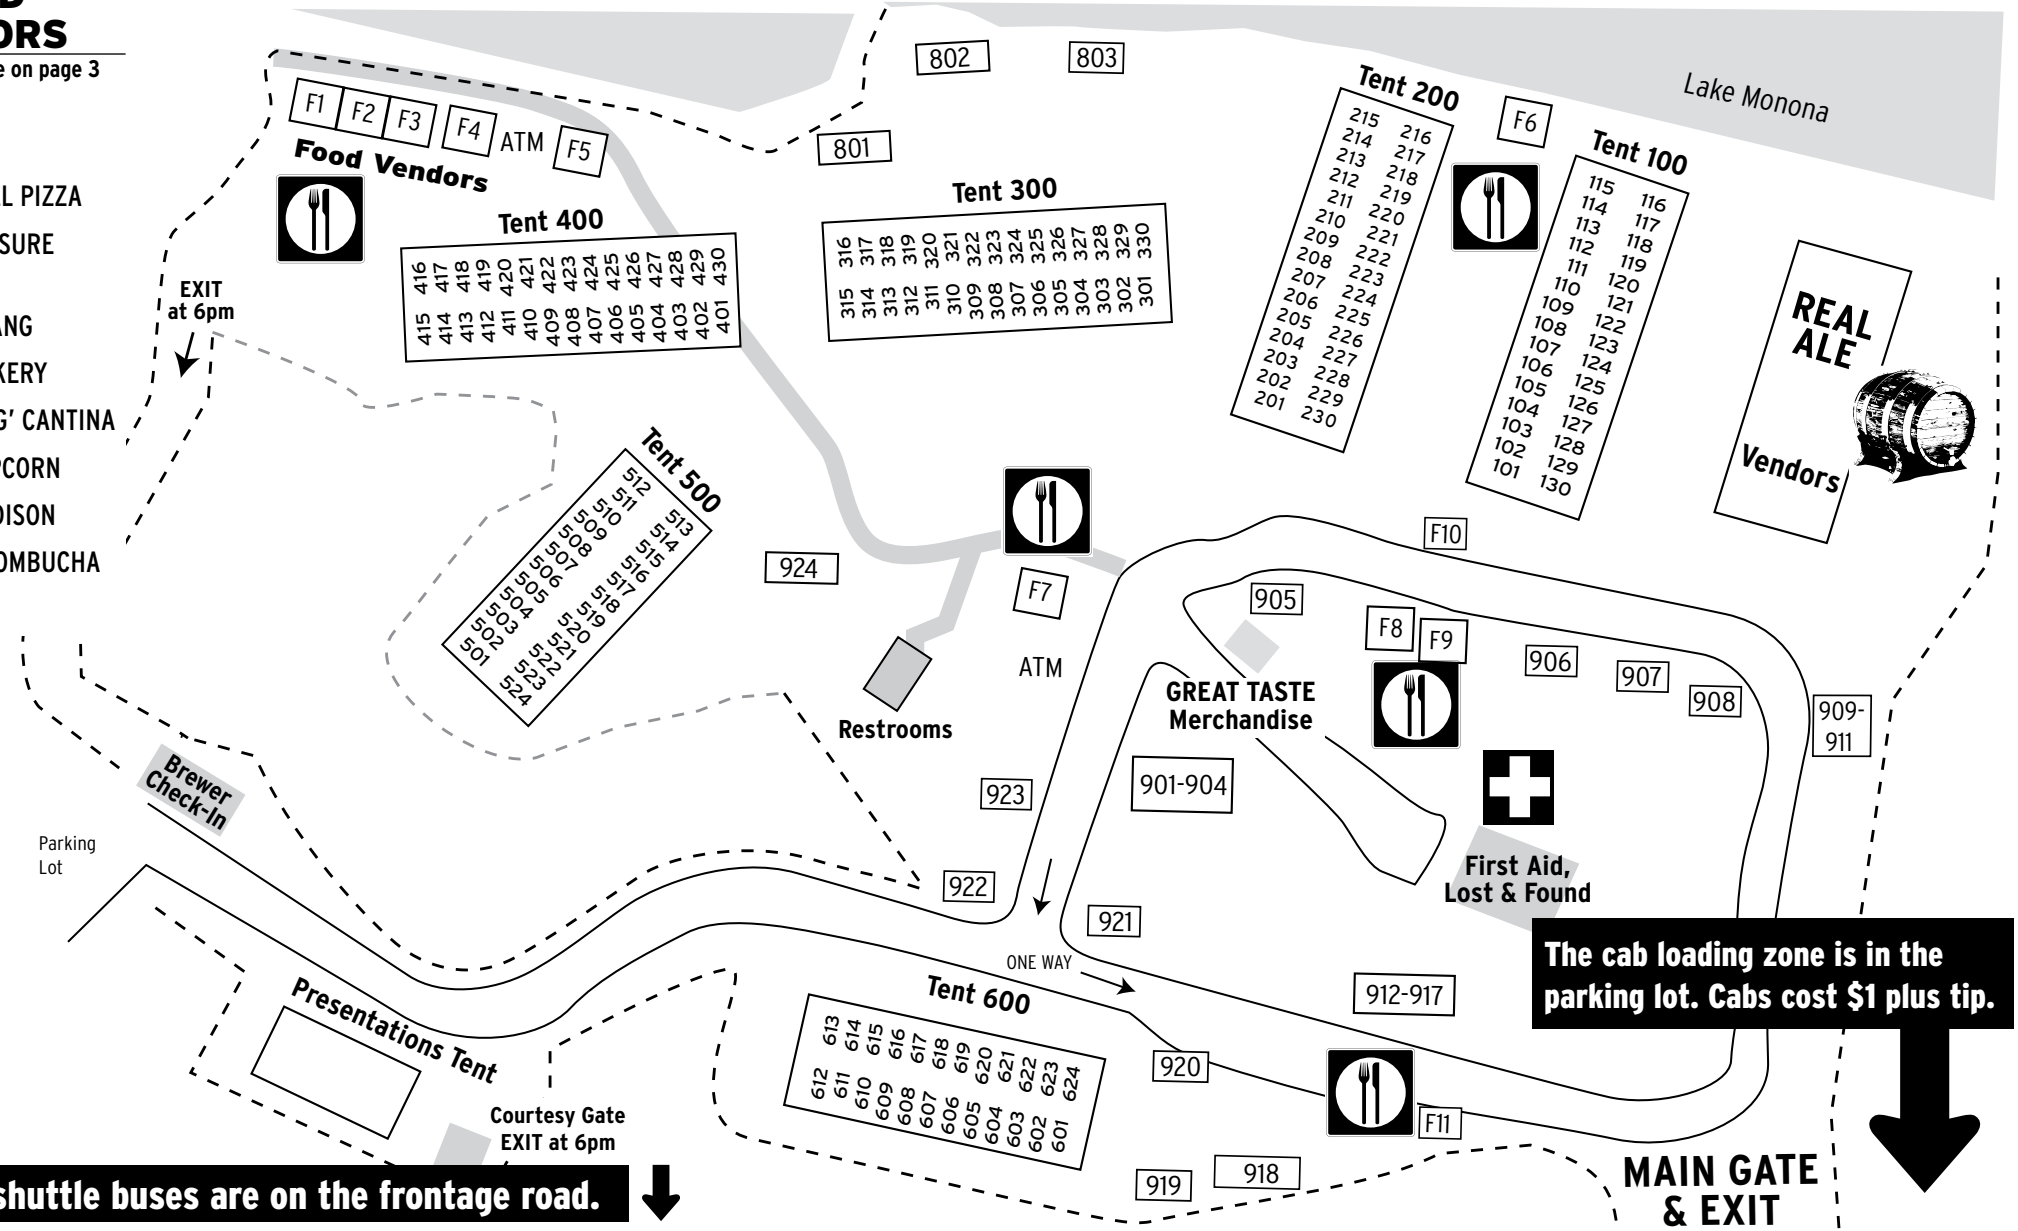

Hailstorm Brewing Co.	919	New Glarus Brewing Co.	907	Raised Grain Brewing Company	219	Tallgrass Brewing Co.	605
Half Acre Beer Co.	101	New Holland Brewing Co.	918	Red Eye Brewing Co.	202	Temperance Beer Co.	118
Haymarket Pub and Brewery	130	New Oberpfalz Brewing	119	Restoration Cider	323	The Brewing Projekt	105
Hinterland Brewery	511	Next Door Brewing Company	317	Revolution Brewing	921	The Cider Farm	309
Hop Haus Brewing Company	106	Mobcraft Beer	303	Rhinegeist	917	The Explorium Brewpub	510
Hoppin' Frog Brewery	110	O'Fallon Brewery	327	Right Brain Brewery	522	The Fermentorium	509
Imperial Oak Brewery	102	O'so Brewing Co.	301	River Rouge Brewing Company	121	The Livery	305
Indeed Brewing Co.	126	Odd Side Ales	411	Rock Bottom Brewery	304	Third Base Sports Bar and Brewery	222
Island Orchard Cider	112	Off Color Brewing	523	Rockhound Brewing Co.	915	Tighthead Brewing Co.	218
Jacob Leinenkugel Brewing Co.	924	Ohio Brewing Co.	220	Rush River Brewing Co.	211	Titletown Brewing Co.	115
Karben4 Brewing	901	Olde Peninsula Brewpub	329	Saint Francis Brewery and Restaurant	226	Toppling Goliath Brewing Co.	315
Kuhnhehn Brewing	904	Oliphant Brewing Co.	620	Sand Creek Brewing Company	524	Tornado Brewing Co.	108
Lafayette Brewing Co.	326	One Barrel Brewing Co.	905	Saugatuck Brewing Co.	223	Transient Artisan Ales	228
Lagunitas Brewing Co.	420	One Trick Pony Brewery	111	Schlafly Beer	201	Two Brothers Brewing Co.	501
Lake Monster Brewing	429	Only Child Brewing	107	Shipwrecked Brewpub	306	Tyranena Brewing Co.	416
Lakefront Brewery	430	Parched Eagle	505	Shoreline Brewery & Restaurant	128	Une Année	313
Lift Bridge Brewing Co.	502	Pearl Street Brewery	920	Short's Brewing Co.	801	Upland Brewing Co.	521
Logboat Brewing	322	People's Brewing Co.	217	Six Mile Bridge	122	Upstream Brewing Co.	312
Lucette Brewing Co.	514	Perennial Artisan Ales	330	Solemn Oath Brewery	225	Urban Chestnut Brewing Co.	617
MKE Brewing Co.	903	Piece	910	South Shore Brewery	403	Vander Mill Cidery	618
Mad Anthony Brewing Co.	320	Pig Minds Brewing Co.	923	Spiteful Brewing	425	Viking Brew Pub, LLC	124
Mark Twain Brewing Co.	314	Pigeon River Brewing Co.	418	Sprecher Brewery	608	Vintage Brewing Company	902
Metropolitan Brewing	512	Pipeworks Brewing Co.	417	Square One Brewery and Distillery	221	Virtue Cider	911
Mickey Finn's Brewery	413	Port Huron Brewing Co.	405	Steel Toe Brewing	916	Water Street Brewery	623
Mikerphone Brewing	328	Potosi Brewing Co.	401	Stevens Point Brewery	215	White Winter Winery/Meadery	421
Misbehavin' Meads	913	Prairie Street Brewing Co.	412	Stone Arch Brewpub, Inc.	212	Willoughby Brewing Co.	206
Missouri Beer Company	229	Public Craft Brewing Co.	616	Summit Brewing Co.	216	Wisconsin Brewing Company	613
Mother's Brewing Co.	609	Pulpit Rock Brewing Company	125	Sun King Brewing	123	Wisconsin Dells Brewing Co.	424
Nebraska Brewing Co.	624	Radicle Effect Brewers	205	Surly Brewing Co.	116	Working Draft Beer Company	114