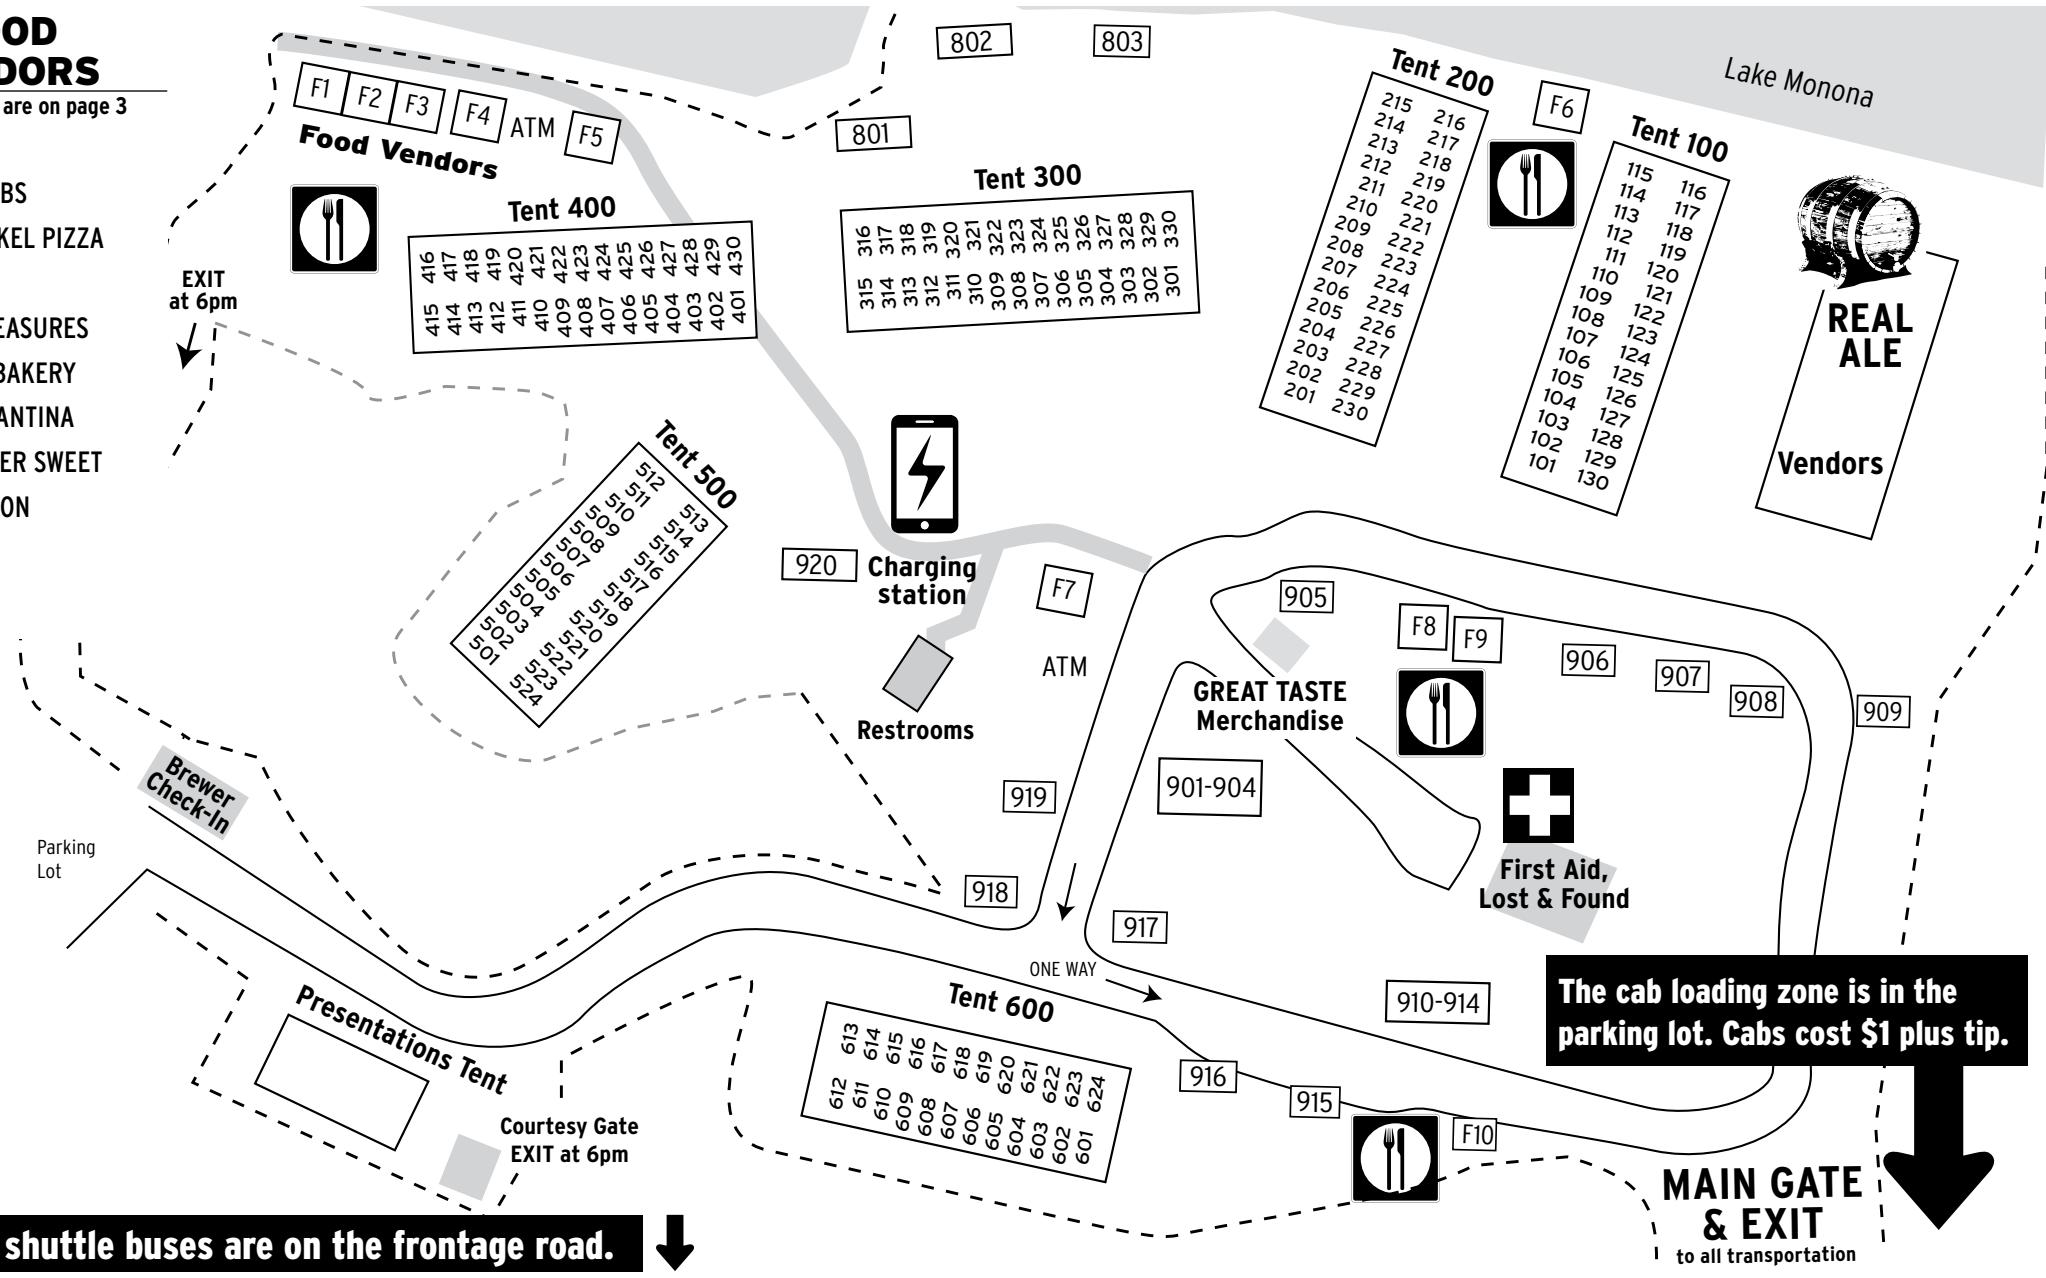

The Cider Farm	118
The Hop Garden	912
The Livery	604
Third Base Sports Bar and Brewery	123
Thirsty Pagan Brewing	228
Three Floyds Brewing Co.	401
Tighthead Brewing Co.	306
Titelown Brewing Co.	216
Toppling Goliath Brewing Co.	601
Tornado Brewing Co.	124
Transient Artisan Ales	504
Triptych Brewing	209
Two Brothers Brewing Co.	301
Tyranena Brewing Co.	330
Une Année	426
Upland Brewing Co.	304
Upper Hand Brewing Co.	513
Upstream Brewing Co.	113
Urban Chestnut Brewing Co.	427
Vander Mill Cidery	305
Vintage Brewing Co.	901
Virtue Cider	226
Water Street Brewery	404
White Winter Winery / Meadery	207
Willoughby Brewing Co.	406
Wisconsin Brewing Co.	215
Wisconsin Dells Brewing Co.	111
Zwanziq Brewing	210

The cab loading zone is in the parking lot. Cabs cost $1 plus tip.

MAIN GATE & EXIT
to all transportation