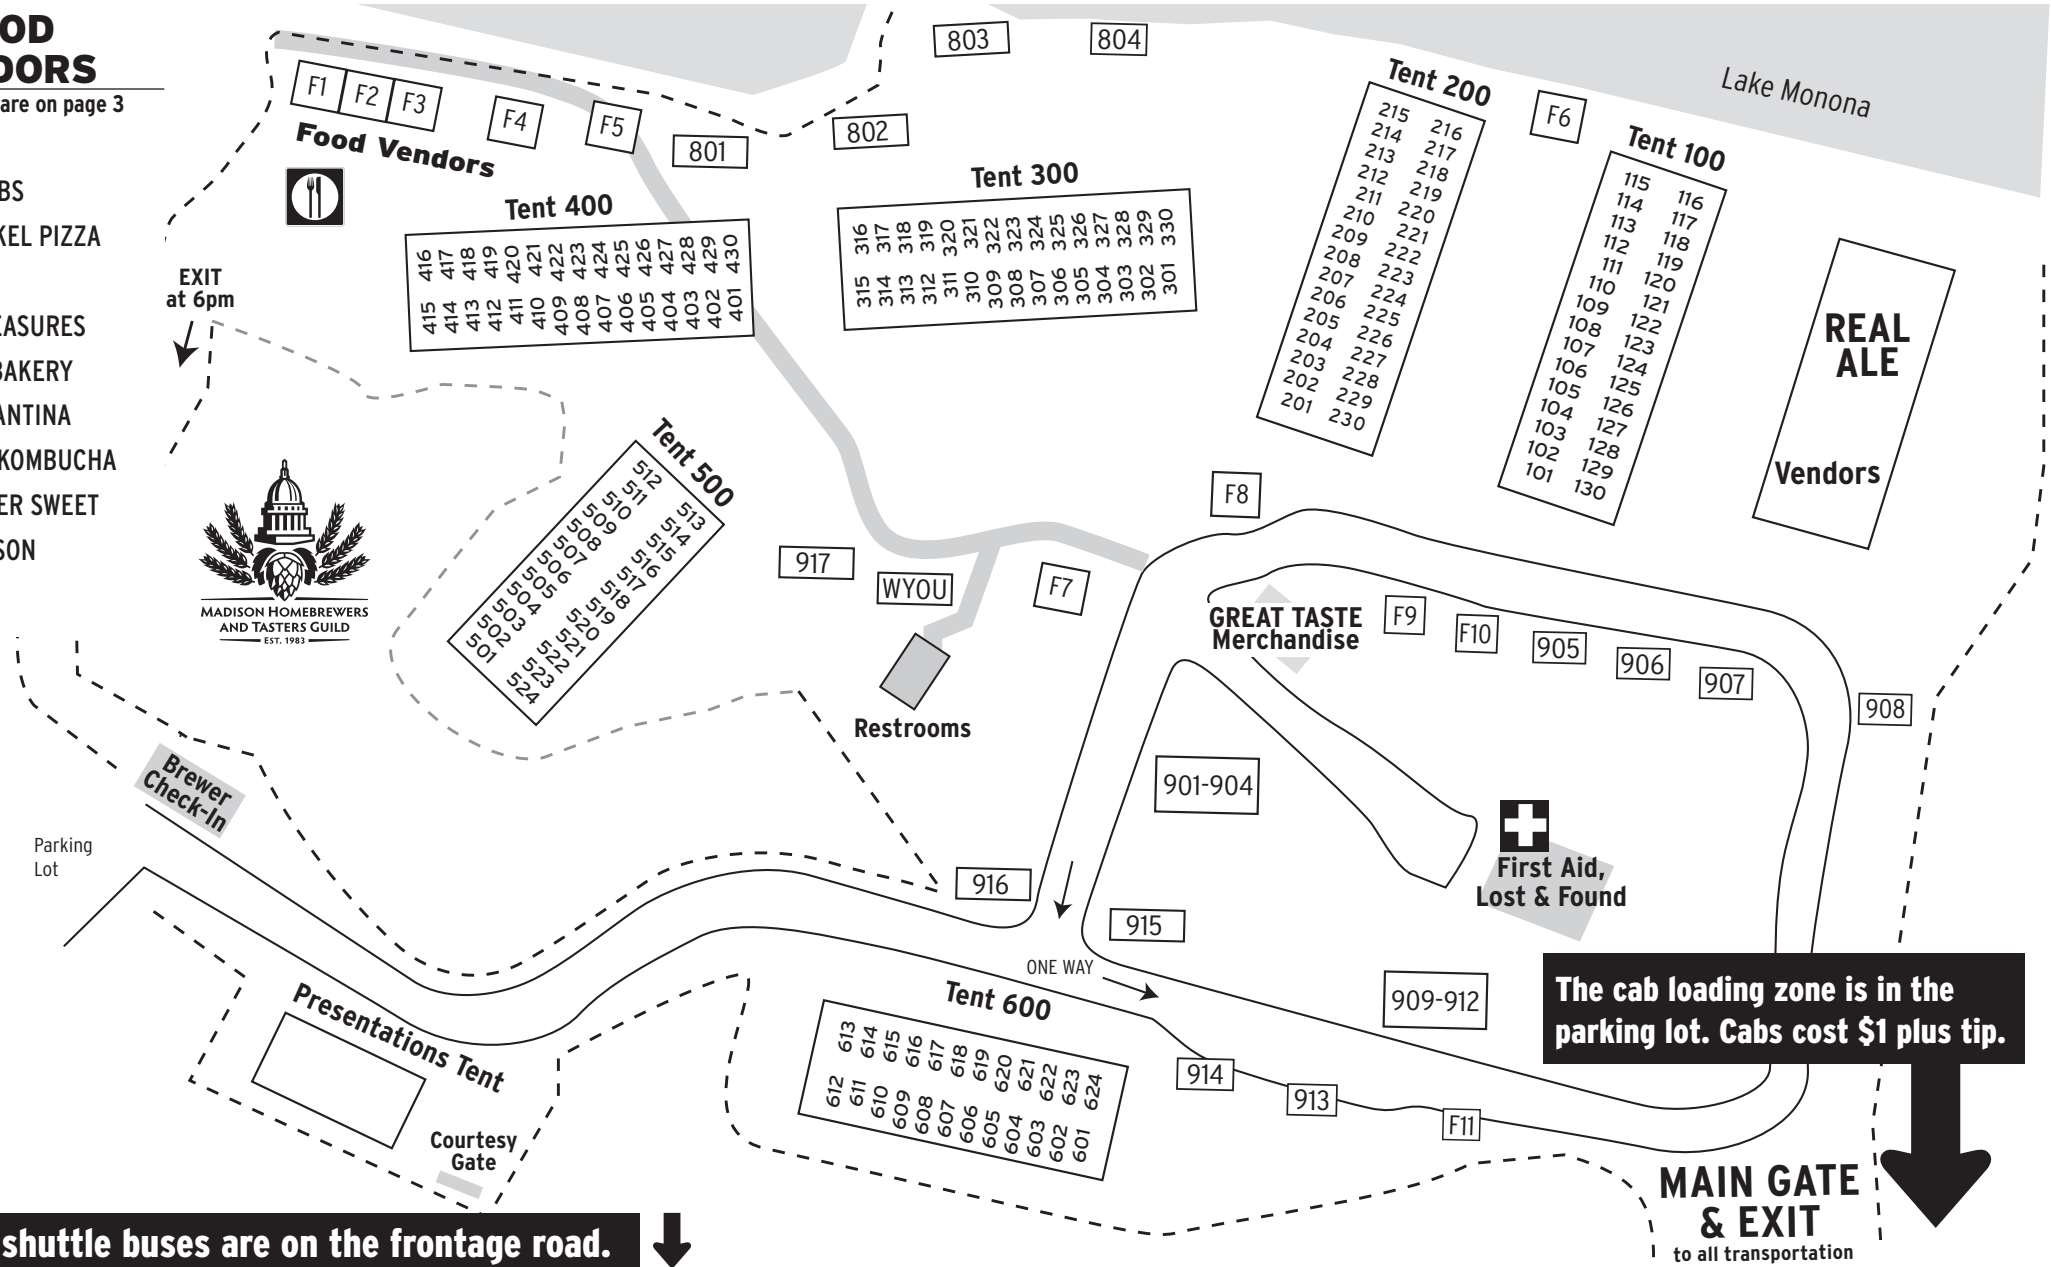

The Hop Garden	911
The Livery	227
Third Base Sports Bar and Brewery	319
Thirsty Pagan Brewing	304
Three Floyds Brewing Co.	301
Tighthead Brewing Co.	610
Titletown Brewing Co.	401
Toppling Goliath Brewing Co.	130
Transient Artisan Ales	605
Triptych Brewing	623
Triton Brewing Co.	321
Two Brothers Brewing Co.	216
Tyranaena Brewing Co.	115
Une Année	320
Upland Brewing Co.	609
Upper Hand Brewing Co.	513
Upstream Brewing Co.	410
Urban Chestnut Brewing Co.	606
Vander Mill Cidery	511
Vintage Brewing Co.	904
Virtue Cider	318
Water Street Brewery	514
White Winter Winery / Meadery	312
Wild Onion Brewing Co.	325
Willoughby Brewing Co.	203
Wisconsin Brewing Co.	101
Wisconsin Dells Brewing Co.	417
Woodman Brewery	506
ZwanzigZ Brewing	622

The cab loading zone is in the parking lot. Cabs cost $1 plus tip.

MAIN GATE & EXIT to all transportation